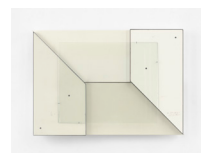

Shahin Zarinbal  
Muskauer Straße 24, 10997 Berlin

**Sanna Helena Berger**

LISTE 2026

List of works

*Ersatz*, 2026

Chipboard, fibreboard, melamin, plastic edging  
202 × 80 × 28 cm  
Ed 1 + 1AP

*Epitome (System II)*, 2026

Chipboard, melamin, plastic edging, acrylic  
54 × 54 × 6 cm

*System III (Unni)*, 2026

Chipboard, melamin, plastic edging, acrylic  
54 × 54 × 6 cm

*Formal (System)*, 2026

Chipboard, melamin, plastic edging, glass, pins  
77 × 77 × 6 cm

*Aftermath (System)*, 2026

Chipboard, melamin, plastic edging, glass, pins  
57 × 77 × 6 cm

*Kitchen Counter Realism*, 2026

Stainless steel triptych  
106 × 162 × 0.2 cm  
Ed 1 + 1AP

*Critical Capital (System)*, 2026

Chipboard, melamin, plastic edging, metal edging, glass, pins  
52 × 76 × 6 cm

*Mimesis*, 2026

Glass, pins  
183 × 138 cm  
Ed 1 + 1AP

Shahin Zarinbal

*und, zwar*, 2026  
Pigment on wall  
61 × 81 cm  
Ed 3 + 1AP