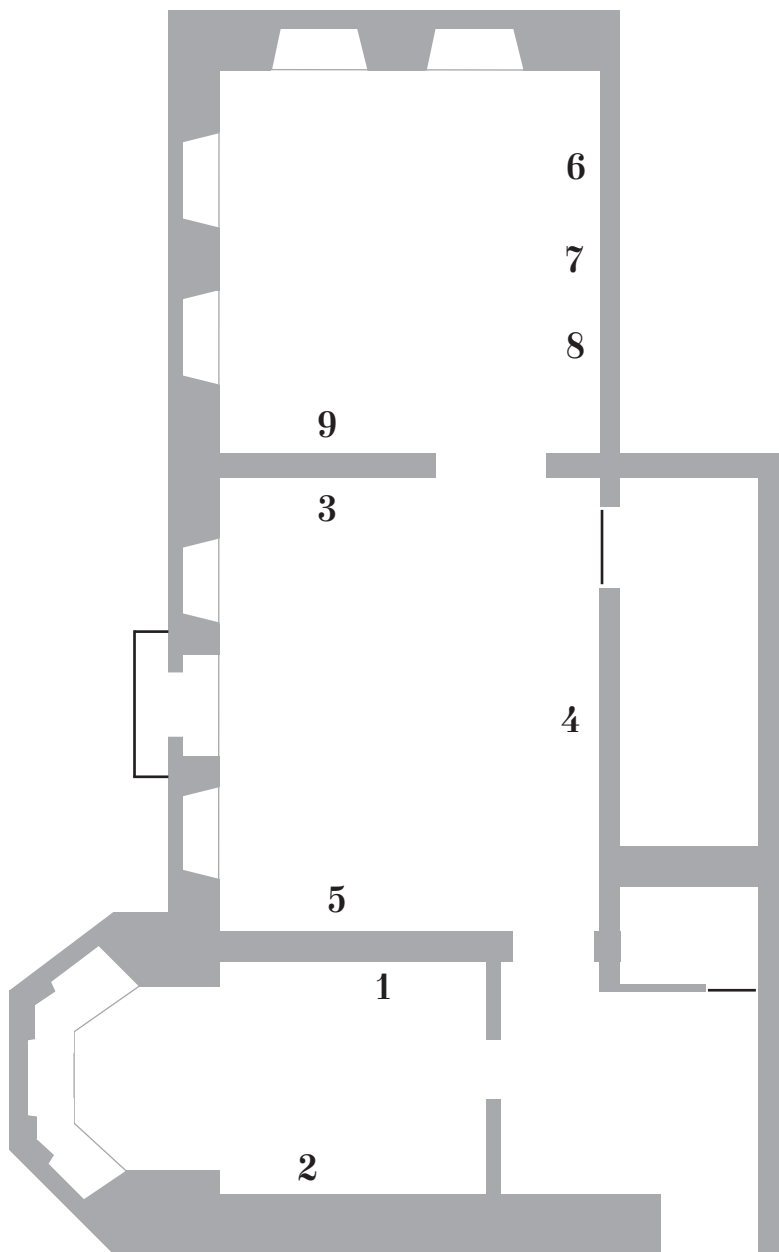

S

PIOTR BURY ŁAKOMY

THE VISIT

26.09 - 9.11.2024

WARSAW GALLERY WEEKEND

2024

Stereo is pleased to present a solo exhibition by Piotr Bury Łakomy, his sixth with the gallery, titled *The Visit*.

Known for his original combination of synthetic and organic materials, the artist presents a series of new works created in 2024. Łakomy continues to develop his interest in the relationship between the human body and architecture, while remaining faithful to his core materials, with aluminium honeycomb playing a central role. However, the artist's latest works – the *Zjawy* [eng. phantoms] and *Each and Every Cell* series – may surprise with a shift towards painting.

The human figure has been present in Łakomy's work since the early stages of his practice, when he loosely adopted Le Corbusier's Modulor as his initial system of measurement. Even works of a completely abstract nature, whether assemblages the size of doors or windows, or three-dimensional sculptures suspended from the ceiling, are confined to anthropometric dimensions and proportions. With similar consistency, the artist references domestic spaces and their essential elements, such as the hallway, living room, and bedroom.

S

PIOTR BURY ŁAKOMY
ODWIEDZINY / THE VISIT
26.09 - 9.11.2024

WARSAW GALLERY WEEKEND
2024

- 1**
Ciało do zamieszkania
Body to Inhabit (torso)
2024
- 2**
Ciało do zamieszkania
Body to Inhabit (legs)
2024
- 3**
Zjawa #1
2024
- 4**
Zjawa #2
2024
- 5**
Zjawa #3
2024
- 6**
Each and Every Cell #1
2024
- 7**
Each and Every Cell #2
2024
- 8**
Each and Every Cell #3
2024
- 9**
Each and Every Cell #4
2024