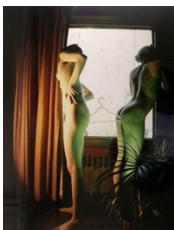

Jimmy DeSana

Storage Boxes, 1980-2022

archival pigment print

39,4 x 59,7 cm

Edition of 5 plus 2 artist's proofs (#2/5)

desa_80_02

47