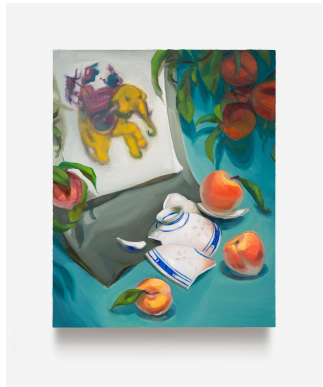

Name: Sisters (2022)

Dimensions: 16" x 20"

Medium: Oil on wood panel