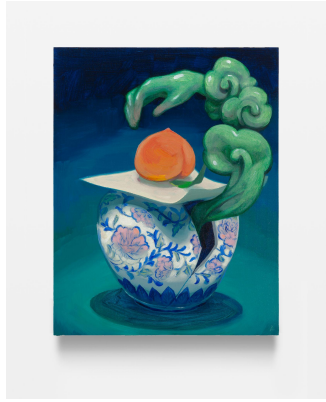

Name: An Exorcism (2022)

Dimensions: 11" x 14"

Medium: Oil on wood panel