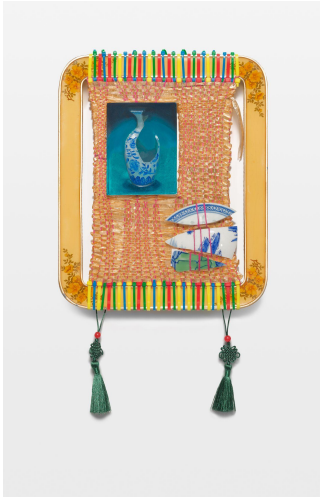

|  |  |
|--|--|
|  A square artwork in a wooden frame. It features a central figure, possibly a woman, wearing a blue and white patterned garment. The figure is surrounded by red and white threads, some of which are woven into a basket-like structure at the bottom. The background is a light, neutral color.   | <p><b>Name:</b> Weaving Study (2022)</p> <p><b>Dimensions:</b> 11.25" x 9" x 2"</p> <p><b>Medium:</b> Found frame, plastic twine, string, wire, broken porcelain, resin</p>                                  |
|  A square oil painting on a wood panel. It depicts a white ceramic jar with a lid, decorated with colorful floral patterns. The jar is set against a dark, almost black background with a few small, glowing yellow spots. The base of the jar is illuminated by a soft, orange glow.               | <p><b>Name:</b> Dreaming (2022)</p> <p><b>Dimensions:</b> 10" x 10"</p> <p><b>Medium:</b> Oil on wood panel</p>  |
|  A square oil painting on a wood panel. It shows a white ceramic vase with blue floral patterns, resting on a green, draped fabric. The background is a dark, textured surface with some yellow highlights. The overall composition is centered and balanced.                                      | <p><b>Name:</b> Dis. Orient (2022)</p> <p><b>Dimensions:</b> 11" x 14"</p> <p><b>Medium:</b> Oil on wood panel</p>   |
|  A square artwork in a wooden frame. It features a central figure, possibly a woman, wearing a blue and white patterned garment. The figure is surrounded by red and white threads, some of which are woven into a basket-like structure at the bottom. The background is a light, neutral color. | <p><b>Name:</b> A Separation of Self (2022)</p> <p><b>Dimensions:</b> 10.75" x 8.75" x 1"</p> <p><b>Medium:</b> Found frame (wood), oil on wood panel, embroidery floss, plastic twine, porcelain, resin</p> |