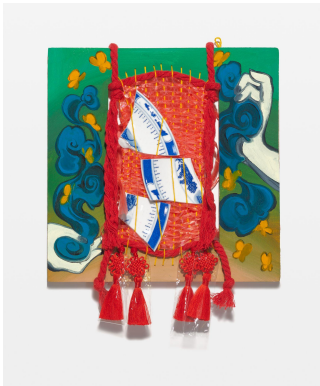

Name: The Wind Returns To The Soil (2022)

Dimensions: 11.5" x 10"

Medium: Found frame (wood), oil paint, embroidery floss, plastic twine, broken porcelain, found tassels in plastic, rope, resin