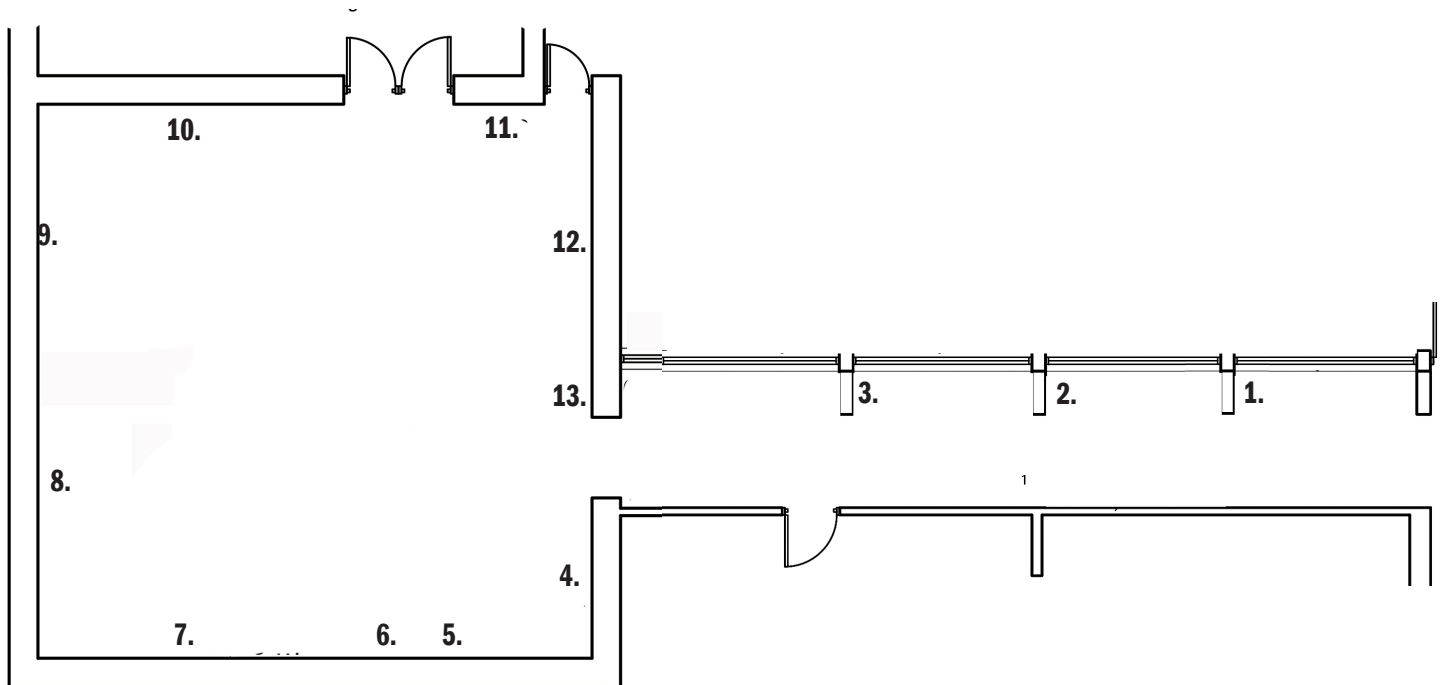

# LEWIS HAMMOND

*RISING AND FALLING ( WHILE WE WERE SLEEPING )*

27.11.21 - 20.02.22

**1.** *Annunciation (a change will come)* 2021  
Oil on wooden board, framed: 61 × 18.5 cm

**2.** *Drowner*, 2020  
Oil on canvas: 30 × 60 cm

**3.** *Little Man (Dream Sequence)*, 2021  
Oil on wooden board, framed: 52 × 27 cm

**4.** *Untitled*, 2021,  
Oil on canvas, 180 x 100 cm.

**5.** *Orlando*, 2021  
Oil on canvas: 30 × 25 cm

**6.** *Constellated (Neighbour, Watcher)*, 2020  
Oil on canvas: 70 × 50 cm

**10.** *Little Man (Dream Sequence)*, 2021  
Oil on wooden board, framed: 52 × 27 cm

**11.** *Hurricane*, 2021  
Oil on canvas: 180 × 100 cm

**12.** *Orlando*, 2021  
Oil on canvas: 30 × 25 cm

**13.** *Untitled*, 2021  
Bronze sculpture: 40 × 40 x 70 cm