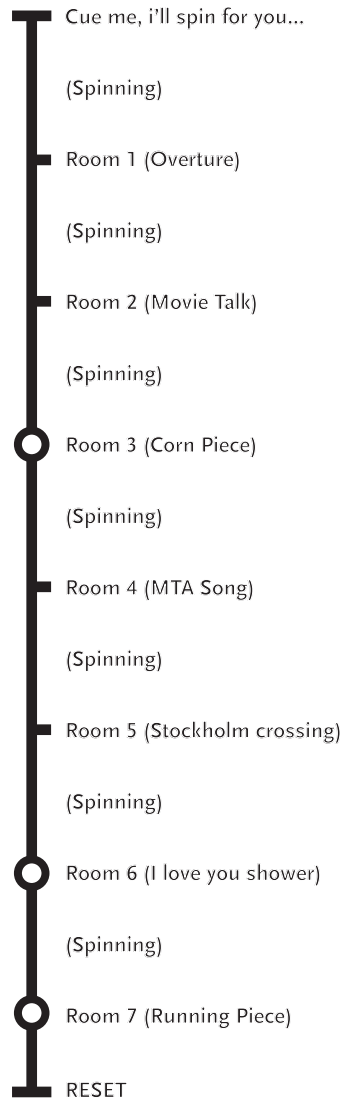

Chapter NY
Jesse Stecklow
The Multi-Directional Elevator
May 1st – June 12, 2016
Reception: Sunday May 1, 6pm

Did he ever return?
No he never returned
And his fate is still unlearn'd
He may ride forever
'neath the streets of Boston
He's the man who never returned.

– Charlie on the MTA, 1949
Lyrics by Jacqueline Steiner &
Bess Lomax Hawes

P.S. There is a second, separate exhibition here as well. It contains the body part of a man that I took from an indefinitely-closed storefront in LA that I pass on my way to the studio. His extremities are bound to wait, one at a time, broken up across street-facing windows, in cities other than his own, until further notice.